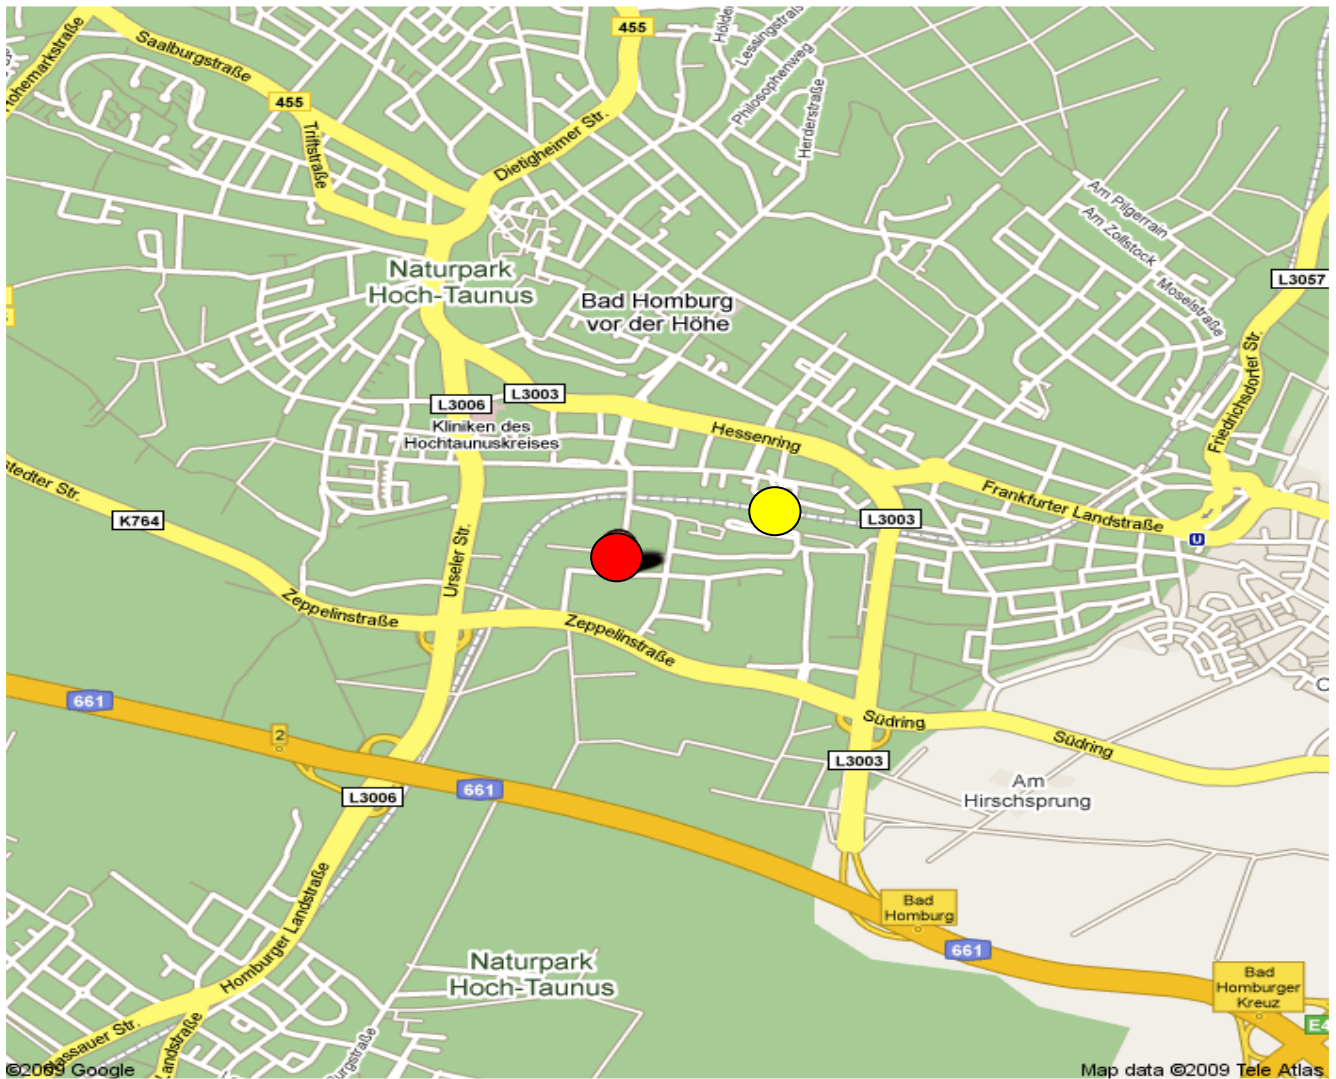

# How to find us

Content Software GmbH, Benzstrasse 1, 61352 Bad Homburg  
Tel. 06172 662621-0

Map 1

- Benzstrasse 1
- Bad Homburg main station

Travelling by car:

- take autobahn A5 until intersection Bad Homburg
- there take route 661 direction Bad Homburg
- take exit Bad Homburg and follow the signs 'Landratsamt'
- directly behind the Landratsamt (cylindrical building) turn right into Siemensstraße
- after approx. 250 meters turn left into Benzstrasse
- after approx. 200 m you find building Benzstrasse 1 at your left
- drive to the car barrier at the right hand side of the building and ring the bell at the barrier – the reception staff will offer you a visitors' parking space